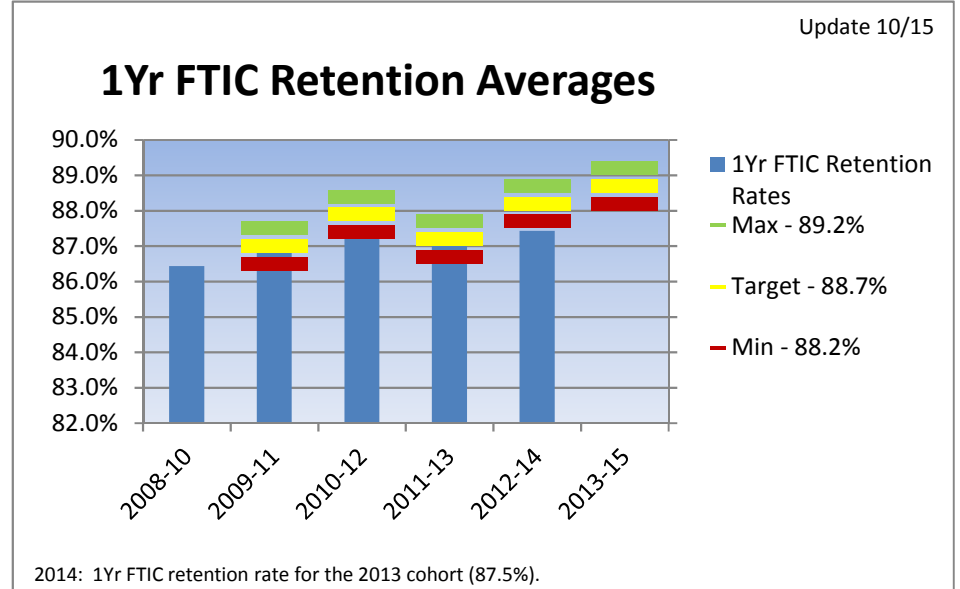

PERFORMANCE DASHBOARD

2013-2016 CYCLE

PERFORMANCE DASHBOARD

2013-2016 CYCLE