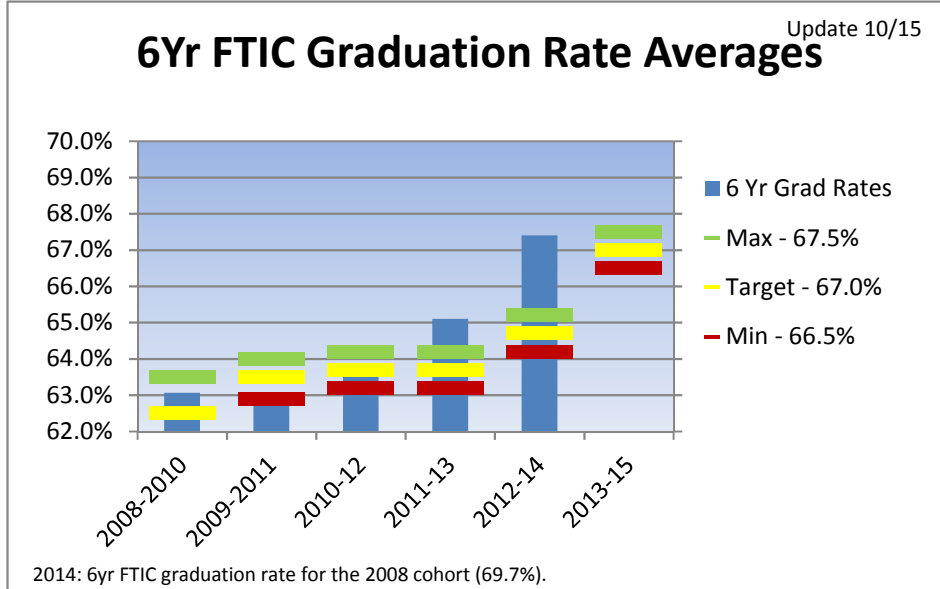

PERFORMANCE DASHBOARD

2013-2016 CYCLE

PERFORMANCE DASHBOARD

2013-2016 CYCLE