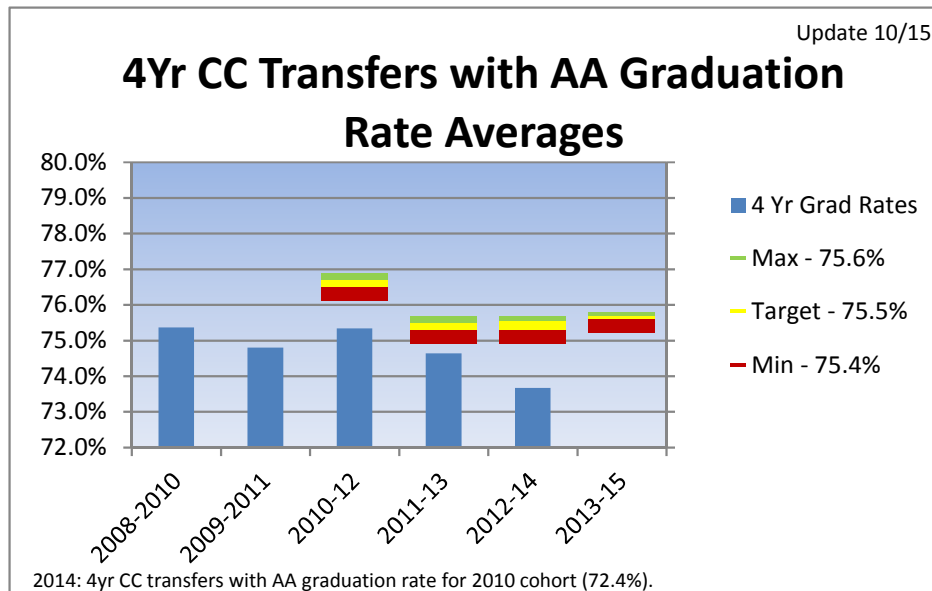

PERFORMANCE DASHBOARD

2013-2016 CYCLE

PERFORMANCE DASHBOARD

2013-2016 CYCLE